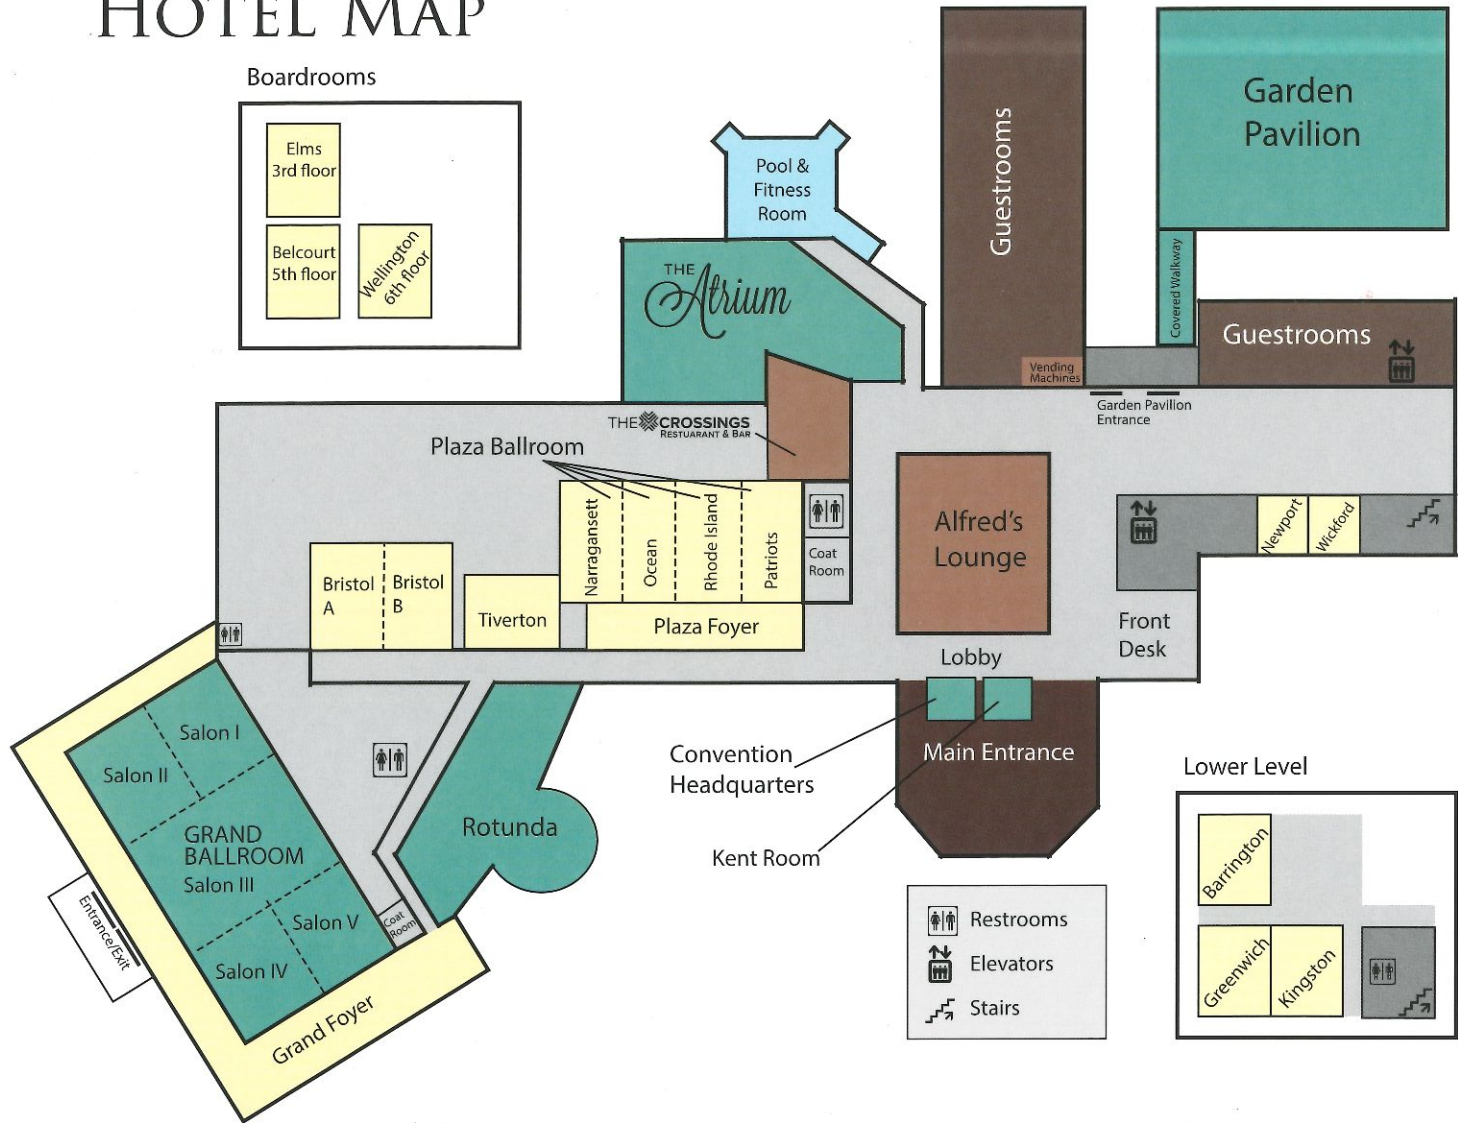

HOTEL MAP

Boardrooms

Meeting Rooms	Square Feet	Theatre	Classroom	Banquet
Grand Foyer	8600	N/A	N/A	500
Grand Ballroom	7200	1000	420	600
Salon I	1200	150	70	70
Salon II	1200	150	70	70
Salon III	2400	300	140	150
Salon IV	1200	150	70	70
Salon V	1200	150	70	70
Rotunda	3060	300	125	200
Bristol A & B	2450	300	140	200
Bristol A	1225	150	70	80
Bristol B	1225	150	70	80
Tiverton	1225	150	80	90

Meeting Rooms	Square Feet	Theatre	Classroom	Banquet
Plaza Foyer	1800	N/A	N/A	N/A
Plaza Ballroom (Divisible by 4)	3120	400	200	320
Narragansett	936	100	63	60
Ocean	624	80	36	50
Rhode Island	624	80	36	50
Patriots	936	100	63	60
Atrium	2800	150	100	290
Newport	900	80	45	50
Wickford	900	80	45	50
Barrington	960	80	45	60
Greenwich	960	80	45	60
Kingston	960	80	45	60
Garden Pavilion	10400	1500	550	700

THE CROWNE PLAZA IS KNOWN FOR EXCEPTIONAL SERVICE, DEDICATION TO EXCEEDING YOUR EXPECTATIONS AND OFFERING AN ARRAY OF SERVICES TO INCLUDE:

- MEETING AND FUNCTION SPACE**
- 45,000+ SQUARE FEET OF SPACE
 - ON-SITE AUDIO VISUAL COMPANY
 - ON-SITE CONFERENCE SERVICE MANAGER AND CONFERENCE CONCIERGE
 - 20,000+ SQUARE FEET OF PRE-FUNCTION AND EXHIBIT SPACE
 - VIDEO CONFERENCING, WIFI AND TELECONFERENCING